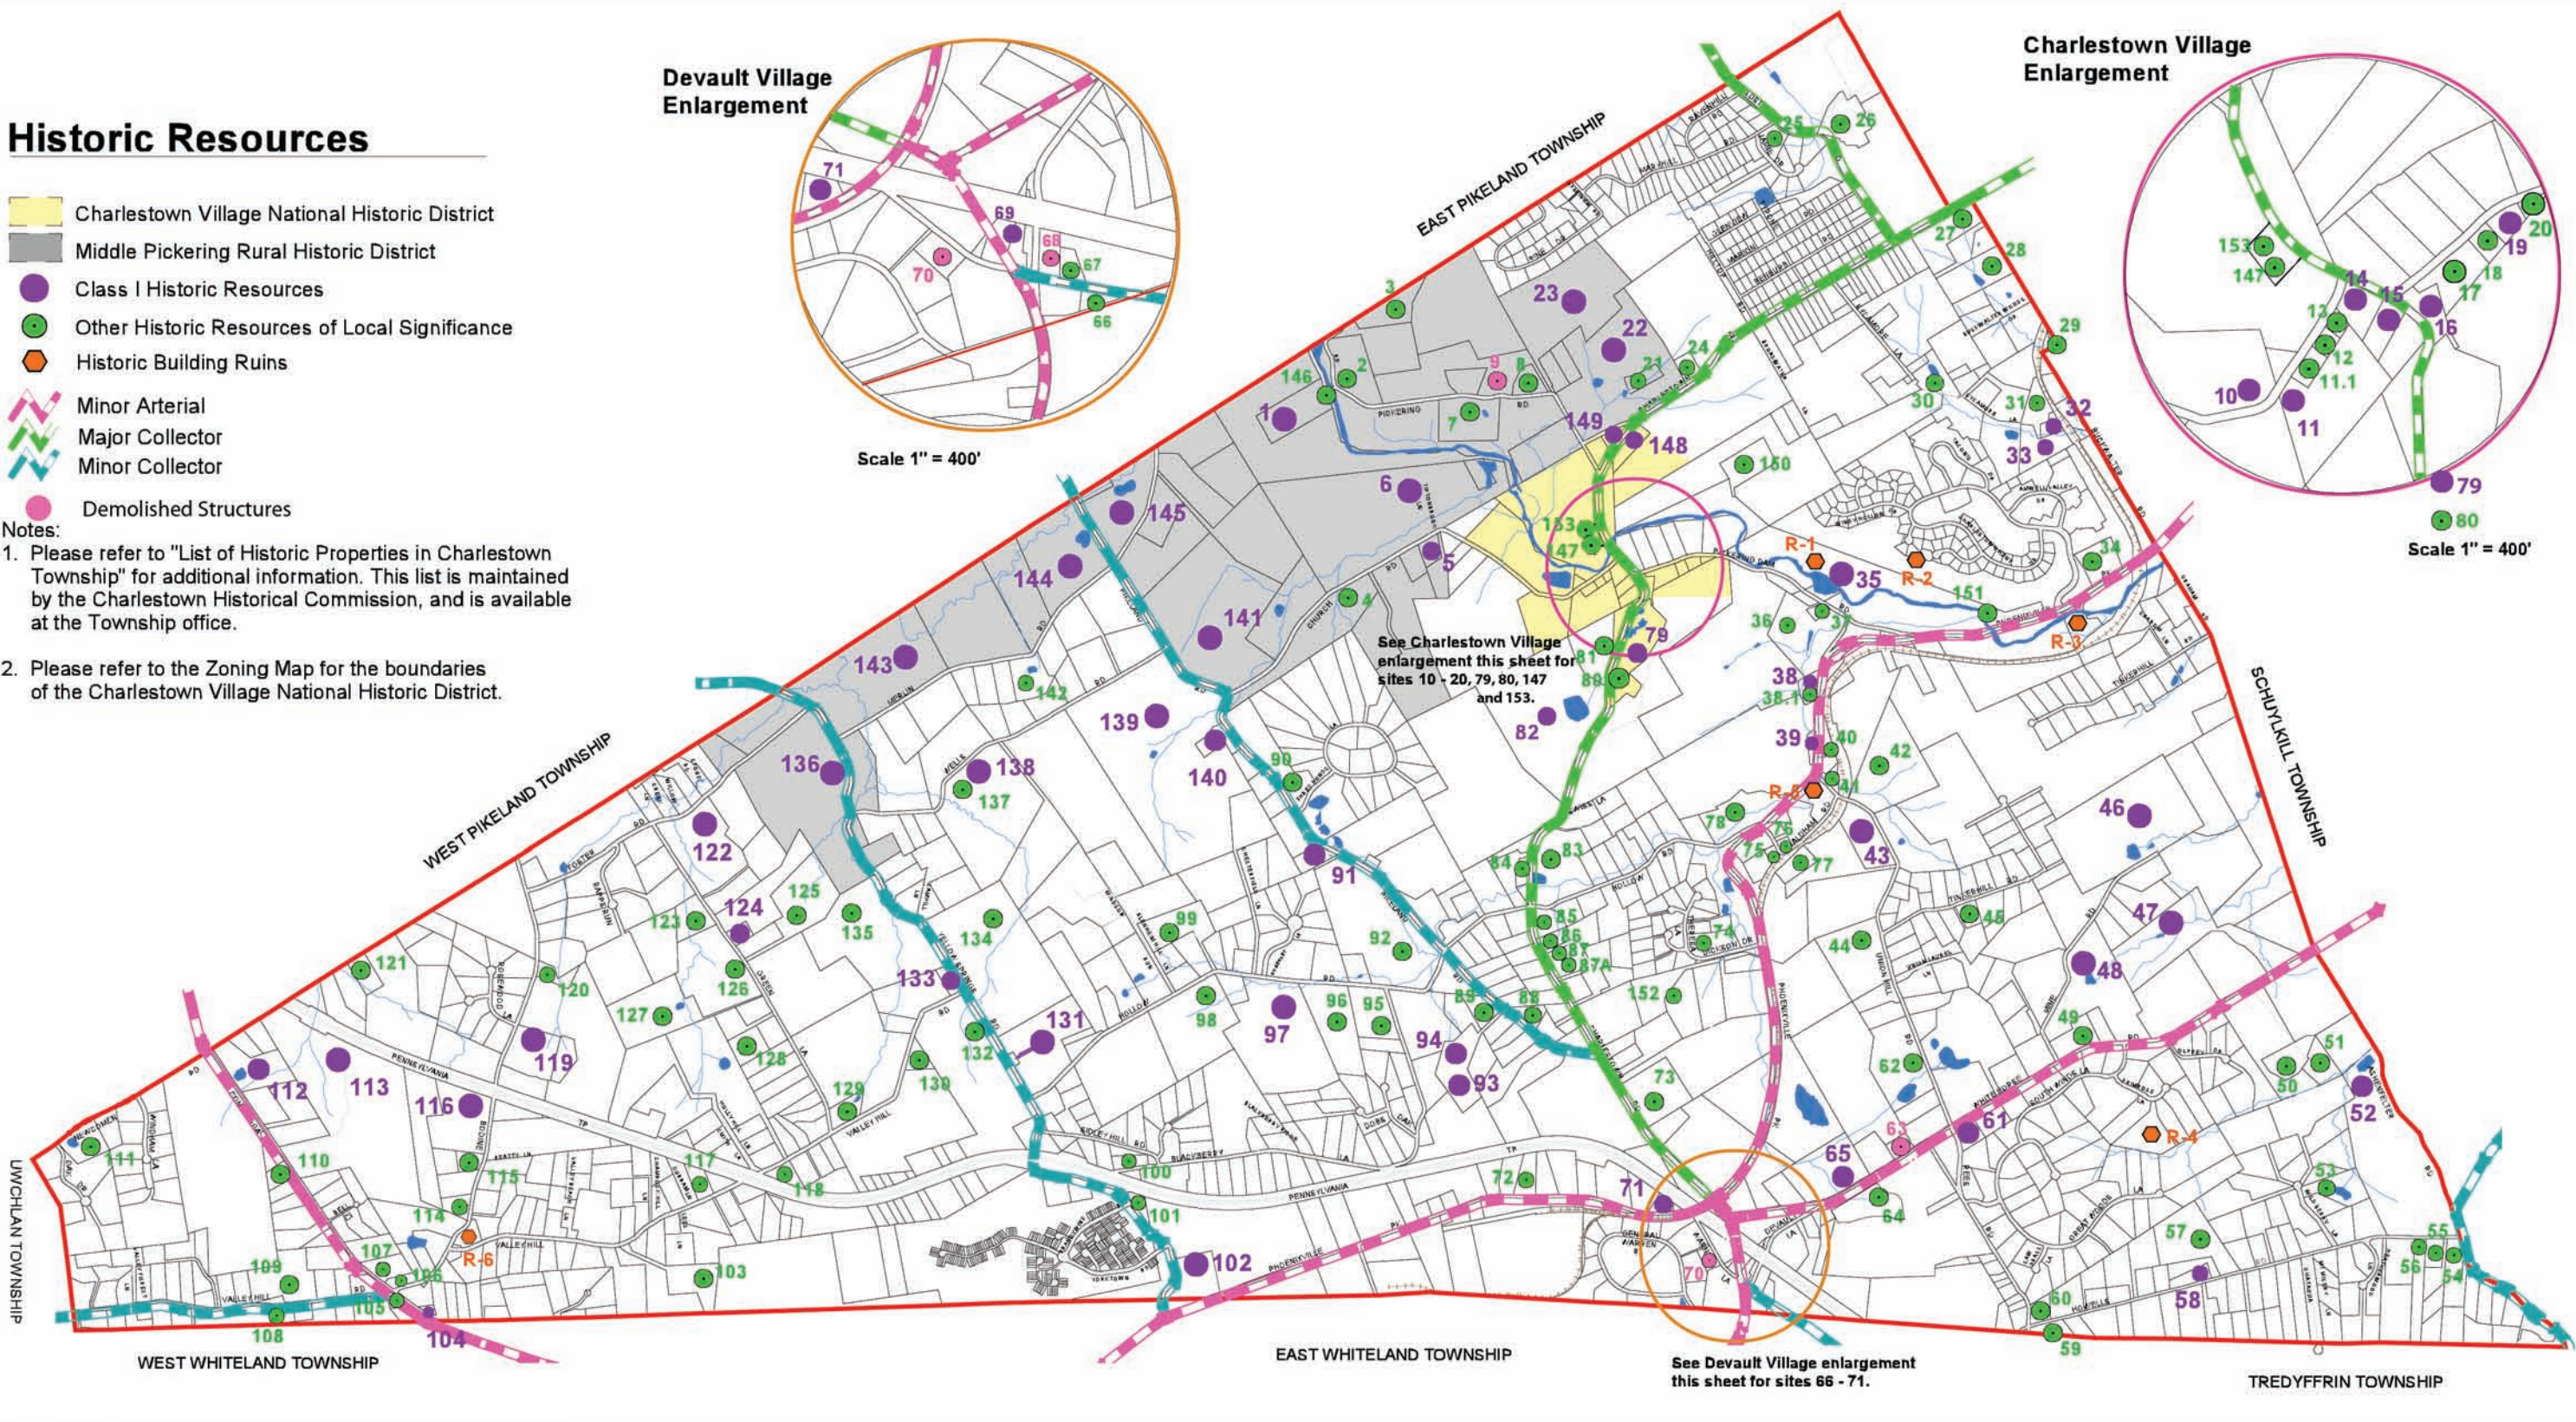

Historic Resources

- Charlestown Village National Historic District
- Middle Pickering Rural Historic District
- Class I Historic Resources
- Other Historic Resources of Local Significance
- Historic Building Ruins
- Minor Arterial
- Major Collector
- Minor Collector
- Demolished Structures

Notes:

1. Please refer to "List of Historic Properties in Charlestown Township" for additional information. This list is maintained by the Charlestown Historical Commission, and is available at the Township office.
2. Please refer to the Zoning Map for the boundaries of the Charlestown Village National Historic District.

Devault Village Enlargement

Scale 1" = 400'

Charlestown Village Enlargement

Scale 1" = 400'

HISTORIC RESOURCES

Charlestown Township
Chester County, Pennsylvania

Date: May 15, 2001; Adopted: December 3, 2001;
Revised: July 25, 2002; Oct. 25, 2002; March 4, 2003; April 28, 2017; Nov. 6, 2017

1000 0 1000 Feet

Map Projection: State Plane, Pennsylvania South
NAD 83

Data Source:
Chester County Bureau of Land Records
GIS Data Distribution CD Version 2.4
Production Date: 3/20/ 2000

THOMAS COMITTA ASSOCIATES, INC.
Town Planners & Landscape Architects
18 West Chestnut Street
West Chester, Pennsylvania 19380